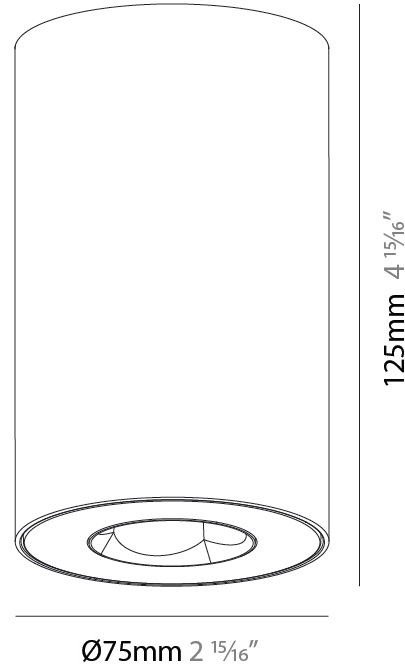

GENERAL

Series: Oiko Pro Round
Brand: Prolicht
Division: Architectural
Mounting Type: Surface
Mounting Location: Ceiling
Subcategory: Downlight

PHYSICAL

Shape: Cylinder
Diameter (mm): 75
Diameter (in): 2 15/16
Height (mm): 125
Height (in): 4 15/16
Light Distribution: Direct
Weight (kg): 0.452
Fixture Finish: SSR / BKV / CWI / CRY / HAB / UFT / ITA / RUA / FTG / MYG / LOD / PUS / FRO / FUP / KIA / POP / BLS / SPG / MEY / GOH / GUM / CHC / COM / ABZ / JAG / OBR / MOS / ROR
Fixture Material: Metal

ELECTRICAL

Lamp Type: LED (Zhaga Standard)
Input Wattage (W): 13
Total Output Wattage (W): 11.8
Dimming: Tri-Mode (Non-Dimming and Phase Dimming (120Vac only) and 0-10V Dimming)
Driver Included: Yes
Driver Location: Integrated
Driver Type: Constant Current - Universal
Driver Class: Class 2
Input Voltage (V): 120 - 277
Constant Current (MA): 350
Upon Request: Remote: 0-10Vdc dimming / Phase dimming 120Vac / Non-dimming 120/277Vac (No Cover Plate)

LED

Color Temperature (°K): 2700 / 3000 / 3500 / 4000
Max. Delivered Lumen (lm): 1218 / 1214 / 1272 / 1283
Nominal Lumen (lm): 1473 / 1468 / 1538 / 1552
CRI: >90 CRI
Lamp Life (hrs): 50000

OPTICAL

Reflector°: 34
Adjustability: Fixed

RATINGS AND CERTIFICATIONS

Certified By: Certified for North American Standards
IP rating: IP20

PROJECT
TYPE
SPECIFIER
QUANTITY
DATE