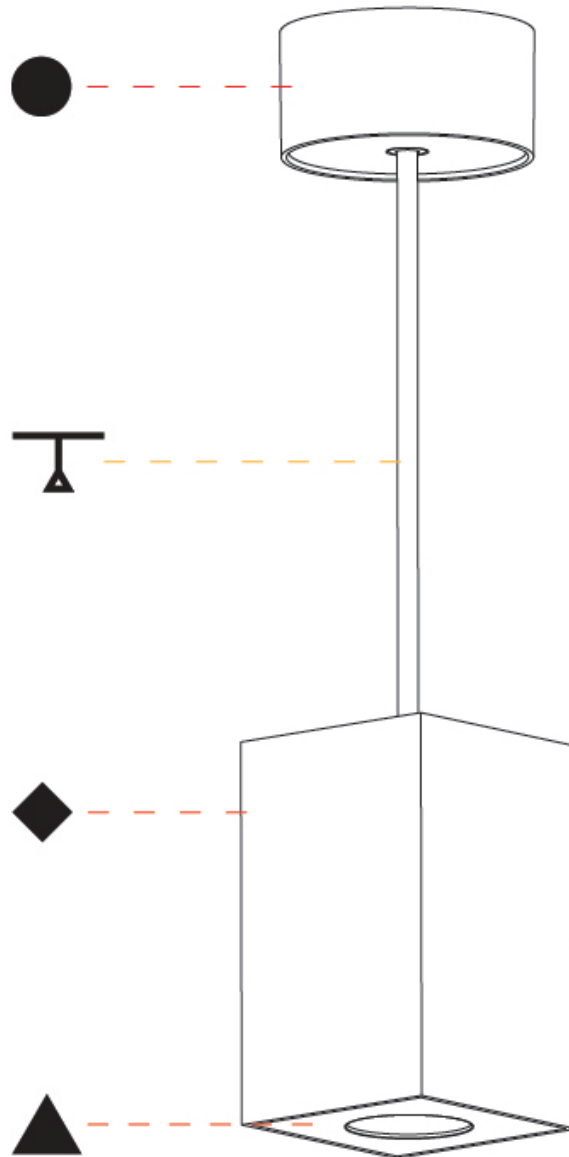

OIKO PRO ROUND SUSPENSION

A300396-

PROJECT	_____
TYPE	_____
SPECIFIER	_____
QUANTITY	_____
DATE	_____

A